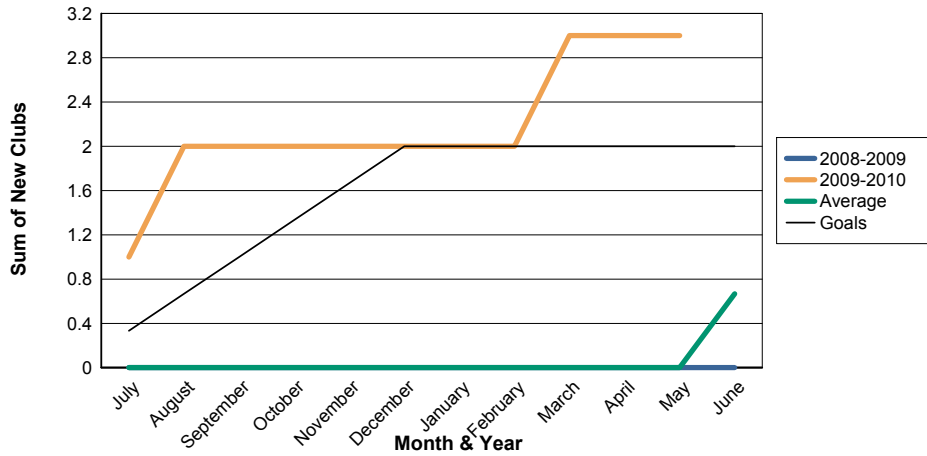

3 Year Comparisons for GMT Constitutional Area 5

By GMT District

As of May 2010

Sum of New Clubs/ Month & Year

For District 301A1

Sum of Dropped Clubs/ Month & Year

For District 301A1

Sum of Net Clubs/ Month & Year