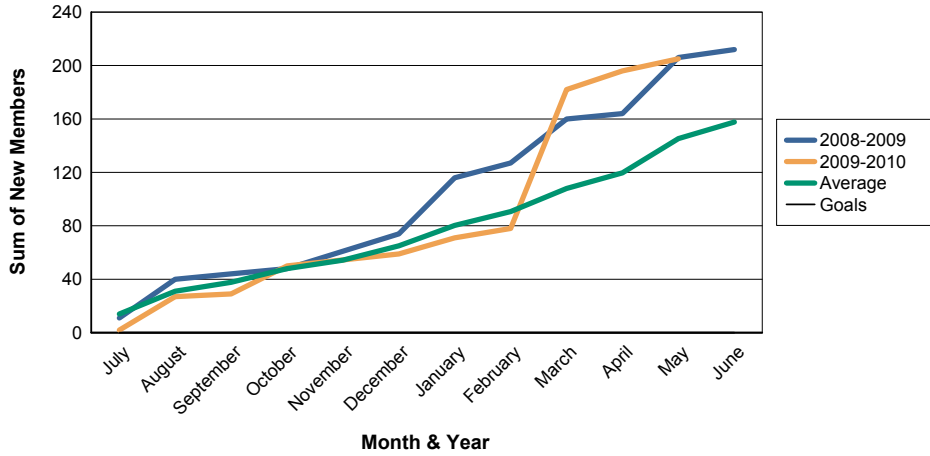

Sum of Dropped Members/ Month & Year

For District 301A1

Sum of Net Members/ Month & Year

For District 301A1