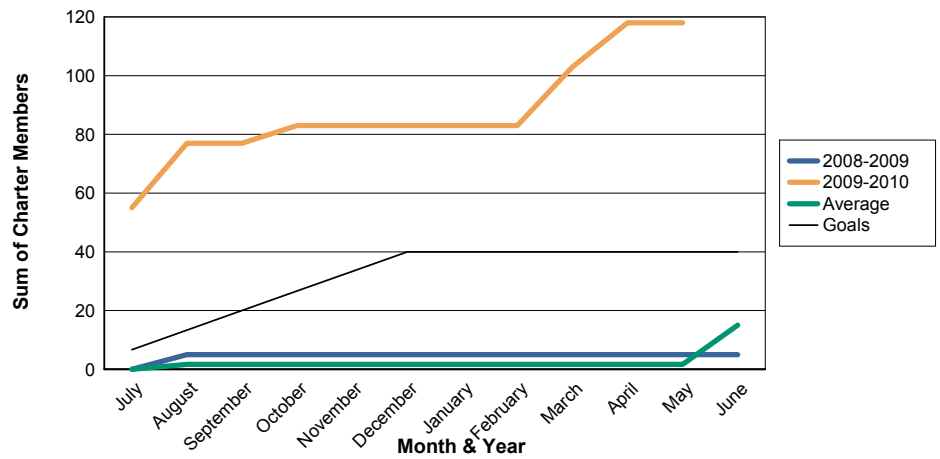

Sum of Charter Members/ Month & Year

For District 301A1