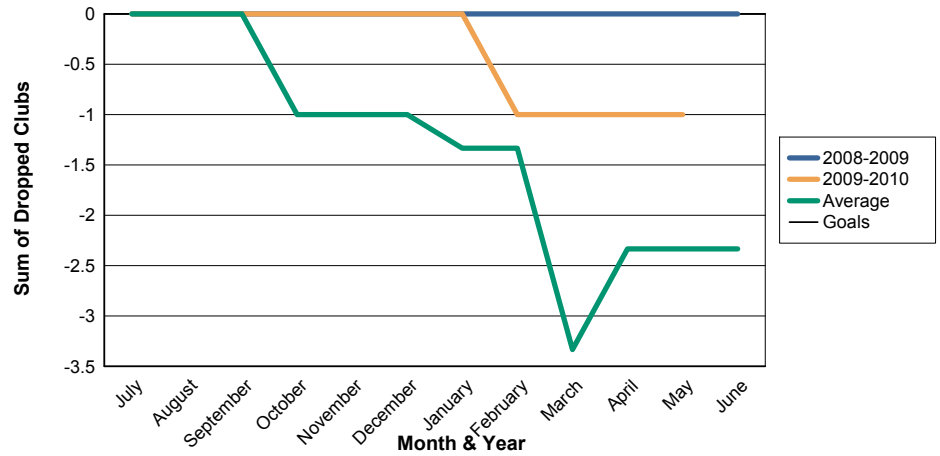

3 Year Comparisons for GMT Constitutional Area 5

By GMT District

As of May 2010

Sum of New Clubs/ Month & Year

For District 301A1

Sum of Dropped Clubs/ Month & Year

For District 301A1

Sum of Net Clubs/ Month & Year