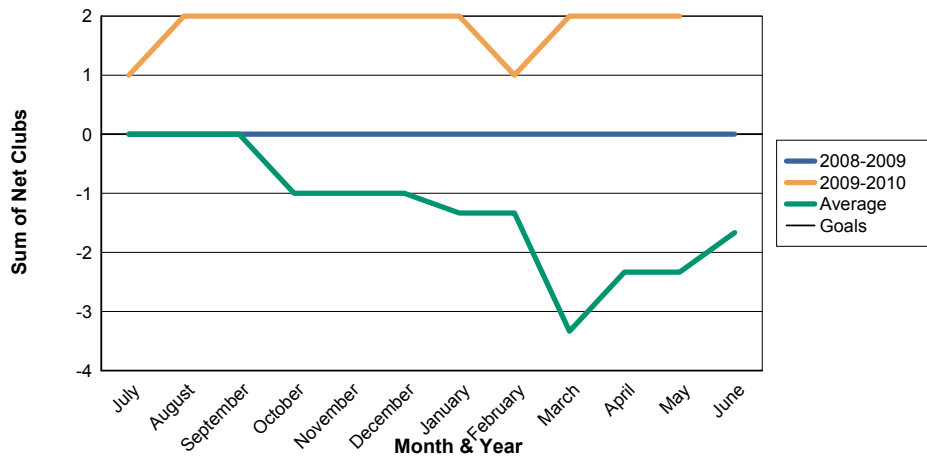

Sum of Net Clubs/ Month & Year

For District 301A1