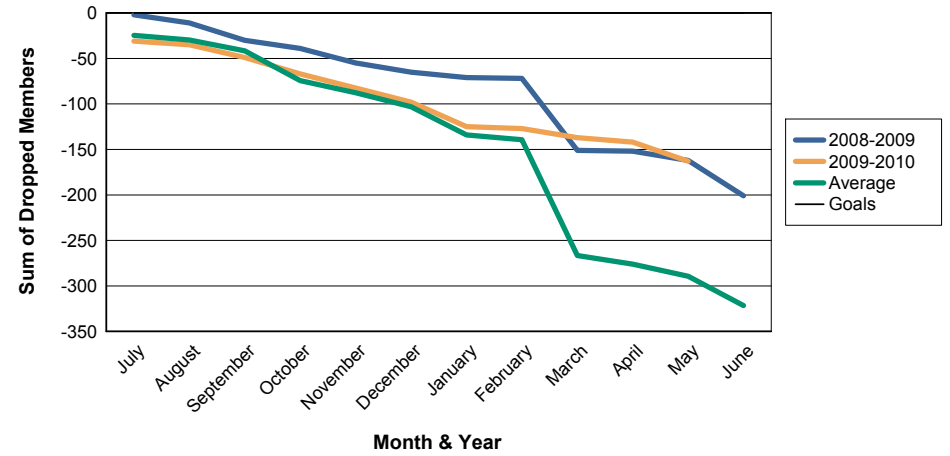

Sum of Dropped Members/ Month & Year

For District 301A1

Sum of Net Members/ Month & Year

For District 301A1